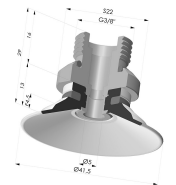

Flat Suction Cup Series 9, Ø 40 mm

Product reference: 9 40-- 18D-3-BD

Flat Suction Cup Series 9, Ø 40 mm

Product reference: 9 40-- 38D-2

Flat Suction Cup Series 9, Ø 40 mm

Product reference: 9 40-- 38D-2-F