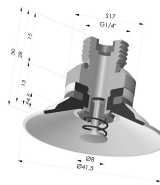

Flat Suction Cup Series 9, Ø 40 mm

Product reference: 9 40-- 14D-2-PAL