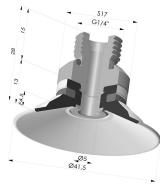

Flat Suction Cup Series 9, Ø 40 mm

Product reference: 9 40-- 14D-2