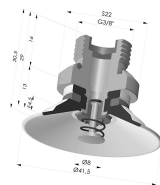

Flat Suction Cup Series 9, Ø 40 mm

Product reference: 9 40-- 38D-2-PAL