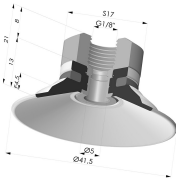

Flat Suction Cup Series 9, Ø 40 mm

Product reference: 9 40-- 18D-2