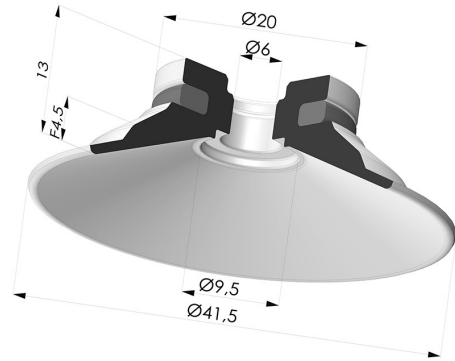

TECHNICAL INFORMATION

- Range :** Suction cup
Category : Plates
Series : 9
Height (in mm) : 13
Shape : Plate
Contact lip diameter : 41.5 mm
inner barrel diameter : 6 mm
Number of bellows : 0.5 Bellows
Horizontal force : 57.5 N
Vertical force : 29 N
Arrow : 4.5 mm

Variants:

Variant reference:
9 40SL A

- Color: Red food-grade CE certification
 - Matter: Silicone
 - Shore Hardness: SH60

Variant reference:
9 40SLT A

- Color: Translucent
 - CE food certified
 - Matter: Silicone
 - Shore Hardness: SH60