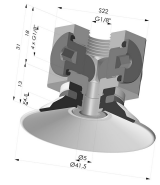

Flat Suction Cup Series 9, Ø 40 mm

Product reference: 9 40-- 18D-3-BD

Flat Suction Cup Series 9, Ø 40 mm

Product reference: 9 40-- 38D-2

Flat Suction Cup Series 9, Ø 40 mm

Product reference: 9 40-- 38D-2-F