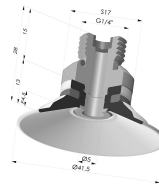

Related products:

Flat Suction Cup Series 9, Ø 40 mm

Product reference: 9 40-- 18

Flat Suction Cup Series 9, Ø 40 mm

Product reference: 9 40-- 14D-2

Flat Suction Cup Series 9, Ø 40 mm

Product reference: 9 40-- 14D-2-F