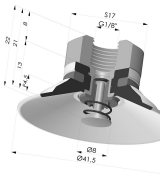

Flat Suction Cup Series 9, Ø 40 mm

Product reference: 9 40-- 18D-2-PAL