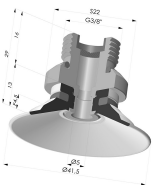

Flat Suction Cup Series 9, Ø 40 mm

Product reference: 9 40-- 18D-3-BD

Flat Suction Cup Series 9, Ø 40 mm

Product reference: 9 40-- 38D-2

Flat Suction Cup Series 9, Ø 40 mm

Product reference: 9 40-- 38D-2-F