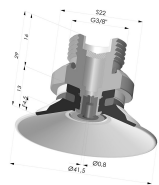

Flat Suction Cup Series 9, Ø 40 mm

Product reference: 9 40-- 18D-3-BD

Flat Suction Cup Series 9, Ø 40 mm

Product reference: 9 40-- 38D-2

Flat Suction Cup Series 9, Ø 40 mm

Product reference: 9 40-- 38D-2-F