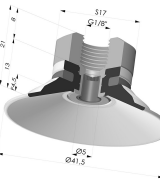

Flat Suction Cup Series 9, Ø 40 mm

Product reference: 9 40-- 14D-2-GIC

Flat Suction Cup Series 9, Ø 40 mm

Product reference: 9 40-- 14D-2-PAL

Flat Suction Cup Series 9, Ø 40 mm

Product reference: 9 40-- 18D-2