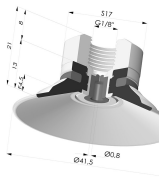

Flat Suction Cup Series 9, Ø 40 mm

Product reference: 9 40-- 18D-2-GIC