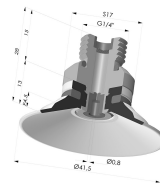

Related products:

Flat Suction Cup Series 9, Ø 40 mm

Product reference: 9 40-- 18

Flat Suction Cup Series 9, Ø 40 mm

Product reference: 9 40-- 14D-2

Flat Suction Cup Series 9, Ø 40 mm

Product reference: 9 40-- 14D-2-F