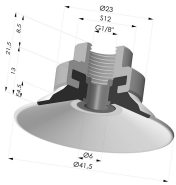

Related products:

Flat Suction Cup Series 9, Ø 40 mm

Product reference: 9 40-- 18