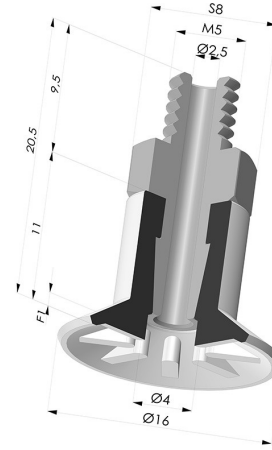

TECHNICAL INFORMATION

Range :	Suction cup
Category :	Plates
Series :	90
Height (in mm) :	20.5
Shape :	Plate
Contact lip diameter :	16 mm
inner barrel diameter :	M5
Number of bellows :	0.5 Bellows
Horizontal force :	8 N
Vertical force :	4 N
Arrow :	1 mm

Variants:

Variant reference:
90 15NI M5M

- Color: Black
- Matter: Nitrile
- Shore Hardness: SH50

Variant reference:
90 15SL M5M

- Color: Red food-grade CE certification
- Matter: Silicone
- Shore Hardness: SH60

Related products:

Flat Suction Cup Series 90, Ø 16.5 mm
 Product reference: 90 15-- A

Separable Male Fitting M5
 Product reference: 9MM5