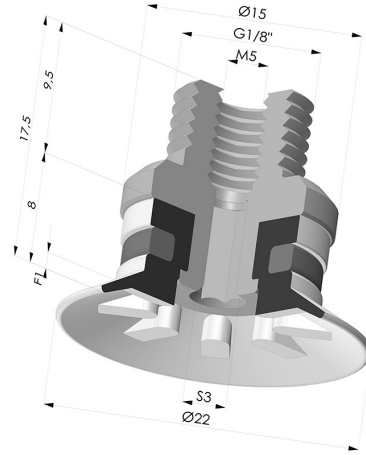

**TECHNICAL INFORMATION**

- Range :** Suction cup  
**Category :** Plates  
**Series :** 90  
**Height (in mm) :** 17.5  
**Shape :** Plate  
**Contact lip diameter :** 22 mm  
**inner barrel diameter :** Male G1/8"  
**Number of bellows :** 0.5 Bellows  
**Horizontal force :** 16 N  
**Vertical force :** 8 N  
**Arrow :** 1 mm

**Variants:**

Variant reference:

**90 20SLT M18D**

- Color: Translucent
- CE food certified
- Matter: Silicone
- Shore Hardness: SH60

**Related products:**

**Flat Suction Cup Series 90, Ø 20 mm**  
 Product reference: 90 20-- A

**Separable Male Fitting G1/8"**  
 Product reference: 9P18