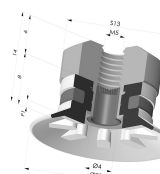

Variant reference:

90 20NI A

- Color: Black
- Matter: Nitrile
- Shore Hardness: SH50

Related products:

Flat Suction Cup Series 90, Ø 20 mm

Product reference: 90 20-- 18

Flat Suction Cup Series 90, Ø 20 mm

Product reference: 90 20-- FM5

Flat Suction Cup Series 90, Ø 20 mm

Product reference: 90 20-- FM5F

Flat Suction Cup Series 90, Ø 20 mm

Product reference: 90 20-- FM5GIC