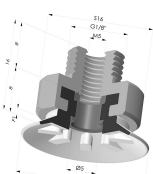

Variant reference:

90 20NI A

- Color: Black
- Matter: Nitrile
- Shore Hardness: SH50

Related products:

Flat Suction Cup Series 90, Ø 20 mm

Product reference: 90 20-- 18

Flat Suction Cup Series 90, Ø 20 mm

Product reference: 90 20-- FM5

Flat Suction Cup Series 90, Ø 20 mm

Product reference: 90 20-- FM5F

Flat Suction Cup Series 90, Ø 20 mm

Product reference: 90 20-- FM5GIC