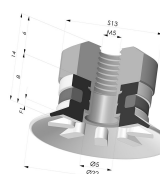

Variant reference:

90 20NI A

- Color: Black
- Matter: Nitrile
- Shore Hardness: SH50

Related products:

Flat Suction Cup Series 90, Ø 20 mm

Product reference: 90 20-- 18

Flat Suction Cup Series 90, Ø 20 mm

Product reference: 90 20-- FM5

Flat Suction Cup Series 90, Ø 20 mm

Product reference: 90 20-- FM5F

Flat Suction Cup Series 90, Ø 20 mm

Product reference: 90 20-- FM5GIC