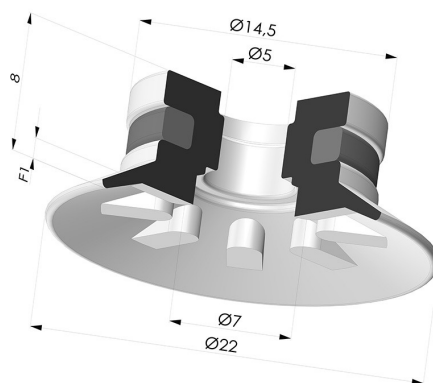

TECHNICAL INFORMATION

- Range :** Suction cup
Category : Plates
Series : 90
Height (in mm) : 8
Shape : Plate
Contact lip diameter : 22 mm
inner barrel diameter : 5 mm
Number of bellows : 0.5 Bellows
Horizontal force : 16 N
Vertical force : 8 N
Arrow : 1 mm

Variants:

Variant reference:

90 20PU A

- Color: Blue
- Matter: Polyurethane
- Shore Hardness: SH60

Variant reference:

90 20SL A

- Color: Red food-grade CE certification
- Matter: Silicone
- Shore Hardness: SH60

Variant reference:

90 20NI A

- Color: Black
- Matter: Nitrile
- Shore Hardness: SH50

Related products:

Flat Suction Cup Series 90, Ø 20 mm

Product reference: 90 20-- 18

Flat Suction Cup Series 90, Ø 20 mm

Product reference: 90 20-- FM5

Flat Suction Cup Series 90, Ø 20 mm

Product reference: 90 20-- FM5F

Flat Suction Cup Series 90, Ø 20 mm

Product reference: 90 20-- FM5GIC