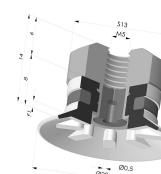

Variant reference:

90 20NI A

- Color: Black
- Matter: Nitrile
- Shore Hardness: SH50

Related products:

Flat Suction Cup Series 90, Ø 20 mm

Product reference: 90 20-- 18

Flat Suction Cup Series 90, Ø 20 mm

Product reference: 90 20-- FM5

Flat Suction Cup Series 90, Ø 20 mm

Product reference: 90 20-- FM5F

Flat Suction Cup Series 90, Ø 20 mm

Product reference: 90 20-- FM5GIC