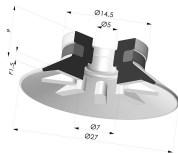

**TECHNICAL INFORMATION**

- Range :** Suction cup  
**Category :** Plates  
**Series :** 90  
**Height (in mm) :** 17  
**Shape :** Plate  
**Contact lip diameter :** 27  
**inner barrel diameter :** M5  
**Number of bellows :** 0.5 Bellows  
**Horizontal force :** 24 N  
**Vertical force :** 12 N  
**Arrow :** 1.5 mm

**Variants:**

- Variant reference:  
**90 25SLT M18**
- Color: Translucent
  - CE food certified
  - Matter: Silicone
  - Shore Hardness: SH60

- Variant reference:  
**90 25NI M18**
- Color: Black
  - Matter: Nitrile
  - Shore Hardness: SH50

- Variant reference:  
**90 25PU M18**
- Color: Blue
  - Matter: PU
  - Shore Hardness: SH60

**Related products:**

**Flat Suction Cup Series 90, Ø 25 mm**

Product reference: 90 25-- A

**Crimped Male Fitting 1/8G**