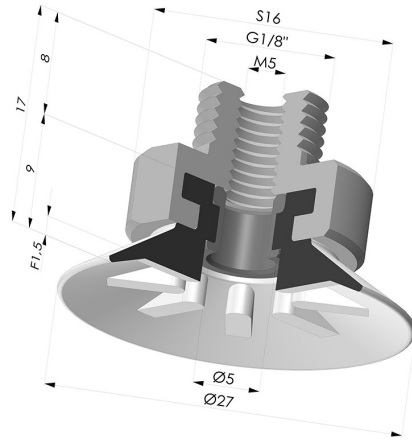

**TECHNICAL INFORMATION**

- Range :** Suction cup  
**Category :** Plates  
**Series :** 90  
**Height (in mm) :** 17  
**Shape :** Plate  
**Contact lip diameter :** 27  
**inner barrel diameter :** M5  
**Number of bellows :** 0.5 Bellows  
**Horizontal force :** 24 N  
**Vertical force :** 12 N  
**Arrow :** 1.5 mm

**Variants:**

- Variant reference:  
**90 25SLT M18**
- Color: Translucent
  - CE food certified
  - Matter: Silicone
  - Shore Hardness: SH60

- Variant reference:  
**90 25NI M18**
- Color: Black
  - Matter: Nitrile
  - Shore Hardness: SH50

- Variant reference:  
**90 25PU M18**
- Color: Blue
  - Matter: PU
  - Shore Hardness: SH60

**Related products:**

**Flat Suction Cup Series 90, Ø 25 mm**

Product reference: 90 25-- A

**Crimped Male Fitting 1/8G**

Product reference: 9P18A

**Rivet for Fitting 9P18A - Aluminium**

Product reference: 9P18A RIV