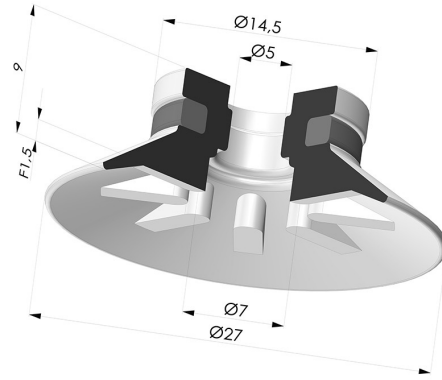

**TECHNICAL INFORMATION**

- Range :** Suction cup  
**Category :** Plates  
**Series :** 90  
**Height (in mm) :** 9  
**Shape :** Plate  
**Contact lip diameter :** 7  
**inner barrel diameter :** 5  
**Number of bellows :** 0.5 Bellows  
**Horizontal force :** 24 N  
**Vertical force :** 12 N  
**Arrow :** 1.5 mm

**Variants:**

Variant reference:

**90 25PU A**

- Color: Blue
- Matter: Polyurethane
- Shore Hardness: SH60

Variant reference:

**90 25SL A**

- Color: Red food-grade CE certification
- Matter: Silicone
- Shore Hardness: SH60

Variant reference:

**90 25SLT A**

- Color: Translucent
- CE food certified
- Matter: Silicone
- Shore Hardness: SH60

Variant reference:

**90 25TPU A**

- Color: Translucent
- Matter: Thermoplastic
- Shore Hardness: SH60