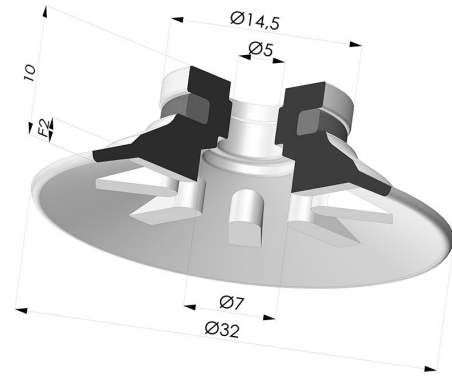

**TECHNICAL INFORMATION**

- Range :** Suction cup  
**Category :** Plates  
**Series :** 90  
**Height (in mm) :** 10  
**Shape :** Plate  
**Contact lip diameter :** 32  
**inner barrel diameter :** 5  
**Number of bellows :** 0.5 Bellows  
**Horizontal force :** 33 N  
**Vertical force :** 17 N  
**Arrow :** 2 mm

**Variants:**

Variant reference:

**90 30PU A**

- Color: Blue
- Matter: Polyurethane
- Shore Hardness: SH60

Variant reference:

**90 30SL A**

- Color: Red food-grade CE certification
- Matter: Silicone
- Shore Hardness: SH60

Variant reference:

**90 30SLT A**

- Color: Translucent
- CE food certified
- Matter: Silicone
- Shore Hardness: SH60

Variant reference:

**90 30TPU A**

- Color: Translucent
- Matter: Thermoplastic
- Shore Hardness: SH60

Variant reference:

**90 30NI A**

- Color: Black
- Matter: Nitrile
- Shore Hardness: SH50