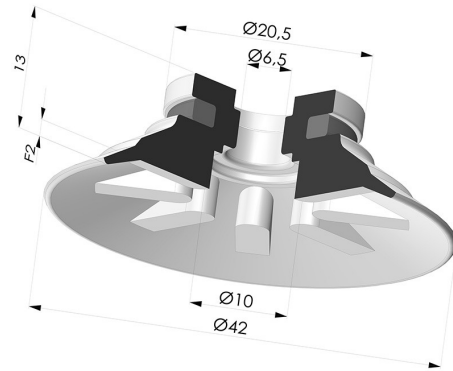

**TECHNICAL INFORMATION**

- Range :** Suction cup  
**Category :** Plates  
**Series :** 90  
**Height (in mm) :** 13  
**Shape :** Plate  
**Contact lip diameter :** 42  
**inner barrel diameter :** 6.5  
**Number of bellows :** 0.5 Bellows  
**Horizontal force :** 60 N  
**Vertical force :** 30 N  
**Arrow :** 2 mm

**Variants:**

Variant reference:  
**90 40PU A**

- Color: Blue
- Matter: Polyurethane
- Shore Hardness: SH60

Variant reference:  
**90 40SL A**

- Color: Red food-grade CE certification
- Matter: Silicone
- Shore Hardness: SH60

Variant reference:  
**90 40SLT A**

- Color: Translucent
- CE food certified
- Matter: Silicone
- Shore Hardness: SH60

Variant reference:  
**90 40TPU A**

- Color: Translucent
- Matter: Thermoplastic
- Shore Hardness: SH60

Variant reference:  
**90 40NI A**

- Color: Black
- Matter: Nitrile
- Shore Hardness: SH50

**Related products:**

**Flat Suction Cup  
Series 90, Ø 40 mm**  
Product reference: 90  
40-- 14D-2

**Flat Suction Cup  
Series 90, Ø 40 mm**  
Product reference: 90  
40-- 14D-2-F