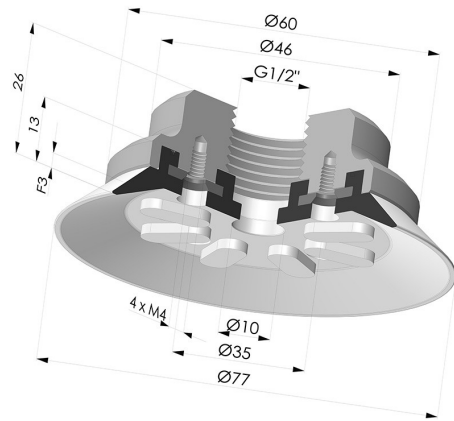

TECHNICAL INFORMATION

Range :	Suction cup
Category :	Plates
Series :	90
Height (in mm) :	26
Shape :	Plate
Contact lip diameter :	77
inner barrel diameter :	G1/2
Number of bellows :	0.5 Bellows
Horizontal force :	200 N
Vertical force :	100 N
Arrow :	3 mm

Variants:

Variant reference:

90 75NI F12

- Color: Black
- Matter: Nitrile
- Shore Hardness: SH50

Related products:

Flat Suction Cup Series 90, Ø 75 mm

Product reference: 90 75-- A