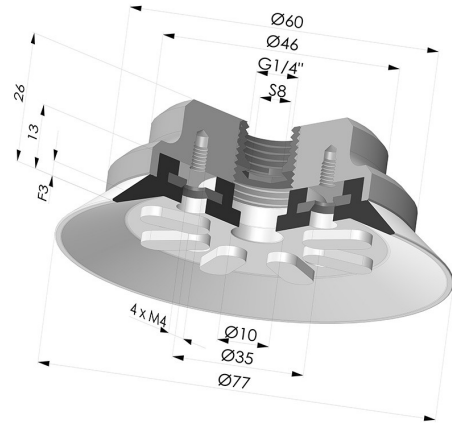

TECHNICAL INFORMATION

Range :	Suction cup
Category :	Plates
Series :	90
Height (in mm) :	26
Shape :	Plate
Contact lip diameter :	77
inner barrel diameter :	G1/4
Number of bellows :	0.5 Bellows
Horizontal force :	200 N
Vertical force :	100 N
Arrow :	3 mm

Variants:

Variant reference:

- 90 75NI F14**
- Color: Black
- Matter: Nitrile
- Shore Hardness: SH50

Related products:

Flat Suction Cup Series 90, Ø 75 mm

Product reference: 90 75-- A