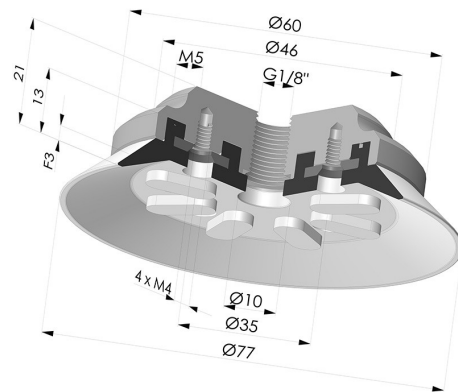

TECHNICAL INFORMATION

Range :	Suction cup
Category :	Plates
Series :	90
Height (in mm) :	21
Shape :	Plate
Contact lip diameter :	77 mm
inner barrel diameter :	G1/8
Number of bellows :	0.5 Bellows
Horizontal force :	200 N
Vertical force :	100 N
Arrow :	3 mm

Variants:

Variant reference:

90 75NI F18

- Color: Black
- Matter: Nitrile
- Shore Hardness: SH50

Related products:

Flat Suction Cup Series 90, Ø 75 mm

Product reference: 90 75-- A

Fixed Fitting G1/8" female