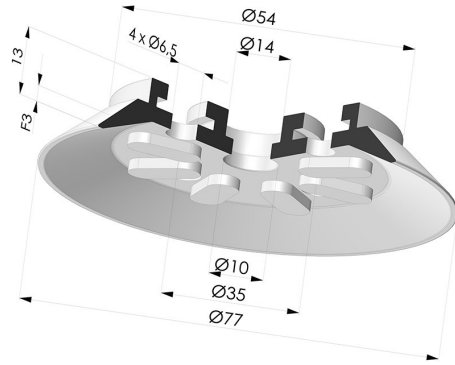

TECHNICAL INFORMATION

- Range :** Suction cup
Category : Plates
Series : 90
Height (in mm) : 13
Shape : Plate
Contact lip diameter : 77
inner barrel diameter : 14
Number of bellows : 0.5 Bellows
Horizontal force : 200 N
Vertical force : 100 N
Arrow : 3 mm

Variants:

- Variant reference:
90 75SLT A
- Color: Translucent
 - CE food certified
 - Matter: Silicone

- Variant reference:
90 75NI A
- Color: Black
 - Matter: Nitrile
 - Shore Hardness: SH50

Related products:

Flat Suction Cup Series 90, Ø 75 mm
 Product reference: 90 75-- 12

Flat Suction Cup Series 90, Ø 75 mm
 Product reference: 90 75-- F14

Flat Suction Cup Series 90, Ø 75 mm
 Product reference: 90 75-- 18