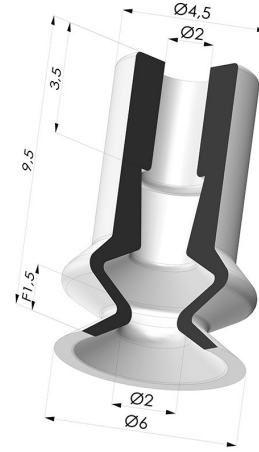

TECHNICAL INFORMATION

Range : Suction cup
Category : With bellows
Series : 91
Height (in mm) : 9.5
Shape : 1.5 Bellows
Contact lip diameter : 6 mm
inner barrel diameter : 2mm
Number of bellows : 1.5 Bellows
Horizontal force : 1 N
Vertical force : 0.5 N
Arrow : 1.5 mm

- Color: Red food-grade CE certification
- Matter: Silicone
- Shore Hardness: SH60

Variant reference:
91 06SLT A

- Color: Translucent
- CE food certified
- Matter: Silicone
- Shore Hardness: SH60

Variant reference:
91 06NI A

- Color: Black
- Matter: Nitrile
- Shore Hardness: SH50

Related products:

Bellows Suction Cup 1.5 folds Series 91, Ø 6 mm

Product reference: 91 06-- M5