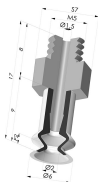

TECHNICAL INFORMATION

Range : Suction cup
Category : With bellows
Series : 91
Height (in mm) : 9.5
Shape : 1.5 Bellows
Contact lip diameter : 6 mm
inner barrel diameter : 2mm
Number of bellows : 1.5 Bellows
Horizontal force : 1 N
Vertical force : 0.5 N
Arrow : 1.5 mm

- Color: Black
- Matter: Nitrile
- Shore Hardness: SH50

Related products:

Bellows Suction Cup 1.5 folds Series 91, Ø 6 mm

Product reference: 91 06-- M5