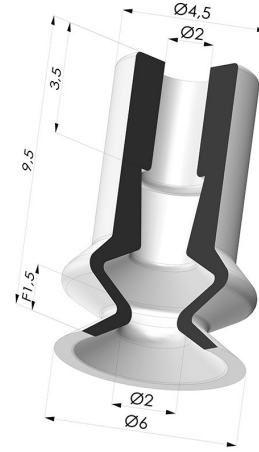

**TECHNICAL INFORMATION**

- Range :** Suction cup  
**Category :** With bellows  
**Series :** 91  
**Height (in mm) :** 9.5  
**Shape :** 1.5 Bellows  
**Contact lip diameter :** 6 mm  
**inner barrel diameter :** 2mm  
**Number of bellows :** 1.5 Bellows  
**Horizontal force :** 1 N  
**Vertical force :** 0.5 N  
**Arrow :** 1.5 mm

**Variants:**

Variant reference:  
**91 06MNT A**

- Color: Bordeaux
- Matter: Non-staining material
- Shore Hardness: SH60

Variant reference:  
**91 06PU A**

- Color: Blue
- Matter: Polyurethane
- Shore Hardness: SH60

Variant reference:  
**91 06SL A**

- Color: Red food-grade CE certification
- Matter: Silicone
- Shore Hardness: SH60

Variant reference:  
**91 06SLT A**

- Color: Translucent
- CE food certified
- Matter: Silicone
- Shore Hardness: SH60

Variant reference:  
**91 06NI A**

- Color: Black
- Matter: Nitrile
- Shore Hardness: SH50

**Material guide:**

	Material	Code	Temperature resistance (°C)	Flexibility	Abrasion resistance	UV/Weather resistance	Oil resistance	Food compatibility	Migration test
	Non-staining material Bordeaux (Shore SH60)	MNT	-20/+160	✓	✓	✓✓✓	✓✓✓	✗	✗
	Polyurethane Blue (Shore SH60)	PU	-20/+80	✓	✓✓✓	✓✓	✓✓	✗	✗
	Silicone Red food-grade CE certification (Shore SH60)	SL	-60/+250	✓✓✓	✗	✓✓✓	✗	FDA  **	A, B, D2
	Silicone Translucent (Shore SH60)	SL T	-60/+250	✓✓✓	✓	✓✓✓	✓	FDA  **	✗