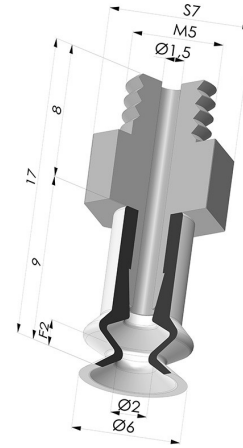

TECHNICAL INFORMATION

Range :	Suction cup
Category :	With bellows
Series :	91
Height (in mm) :	17
Shape :	1.5 Bellows
Contact lip diameter :	6 mm
inner barrel diameter :	M5
Number of bellows :	1.5 Bellows
Horizontal force :	1 N
Vertical force :	0.5 N
Arrow :	2 mm

Variants:

Variant reference:
91 06NI M5M

- Color: Black
- Matter: Nitrile
- Shore Hardness: SH50

Variant reference:
91 06SL M5M

- Color: Red food-grade CE certification
- Matter: Silicone
- Shore Hardness: SH60

Related products:

Bellows Suction Cup 1.5 folds Series 91, Ø 6 mm

Product reference: 91 06-- A

Separable Male Fitting M5

Product reference: 9PM5