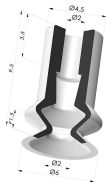

TECHNICAL INFORMATION

Range :	Suction cup
Category :	With bellows
Series :	91
Height (in mm) :	17
Shape :	1.5 Bellows
Contact lip diameter :	6 mm
inner barrel diameter :	M5
Number of bellows :	1.5 Bellows
Horizontal force :	1 N
Vertical force :	0.5 N
Arrow :	2 mm

Related products:

Bellows Suction Cup 1.5 folds Series 91, Ø 6 mm

Product reference: 91 06-- A

Separable Male Fitting M5

Product reference: 9PM5