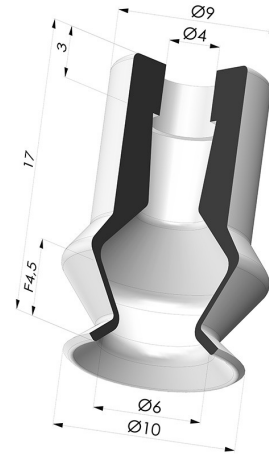

TECHNICAL INFORMATION

Range :	Suction cup
Category :	With bellows
Series :	91
Height (in mm) :	17
Shape :	1.5 Bellows
Contact lip diameter :	10.2 mm
inner barrel diameter :	4mm
Number of bellows :	1.5 Bellows
Horizontal force :	3 N
Vertical force :	1.5 N
Arrow :	4.5 mm

Variants:

- Variant reference:
91 11NI A
- Color: Black
 - Matter: Nitrile

- Variant reference:
91 11SL A
- Color: Red food-grade CE certification
 - Matter: Silicone

- Variant reference:
91 11SLT A
- Color: Translucent
 - CE food certified
 - Matter: Silicone

Related products:

Bellows Suction Cup 1.5 folds Series 91, Ø 11 mm

Product reference: 91 11-- M5