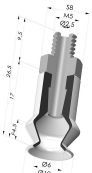

TECHNICAL INFORMATION

Range :	Suction cup
Category :	With bellows
Series :	91
Height (in mm) :	17
Shape :	1.5 Bellows
Contact lip diameter :	10.2 mm
inner barrel diameter :	4mm
Number of bellows :	1.5 Bellows
Horizontal force :	3 N
Vertical force :	1.5 N
Arrow :	4.5 mm

Related products:

Bellows Suction Cup 1.5 folds Series 91, Ø 11 mm

Product reference: 91 11-- M5