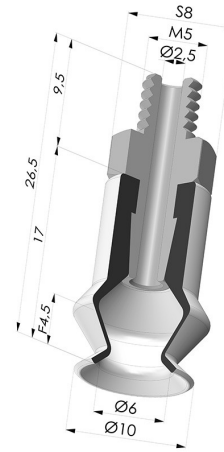

TECHNICAL INFORMATION

Range :	Suction cup
Category :	With bellows
Series :	91
Height (in mm) :	26.5
Shape :	1.5 Bellows
Contact lip diameter :	10.2 mm
inner barrel diameter :	M5
Number of bellows :	1.5 Bellows
Horizontal force :	3 N
Vertical force :	1.5 N
Arrow :	4.5 mm

Variants:

- Variant reference:
91 11NI M5M
- Color: Black
 - Matter: Nitrile

- Variant reference:
91 11SLT M5M
- Color: Translucent
 - CE food certified
 - Matter: Silicone

Related products:

Bellows Suction Cup 1.5 folds Series 91, Ø 11 mm

Product reference: 91 11-- A

Separable Male Fitting M5

Product reference: 9MM5