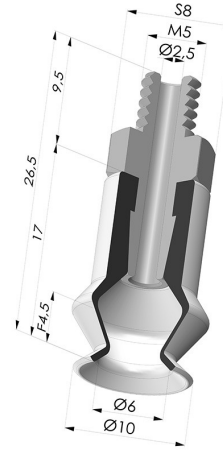

TECHNICAL INFORMATION

Range :	Suction cup
Category :	With bellows
Series :	91
Height (in mm) :	26.5
Shape :	1.5 Bellows
Contact lip diameter :	10.2 mm
inner barrel diameter :	M5
Number of bellows :	1.5 Bellows
Horizontal force :	3 N
Vertical force :	1.5 N
Arrow :	4.5 mm

Variants:

Variant reference:
91 11NI M5M
 • Color: Black
 • Matter: Nitrile

Variant reference:
91 11SLT M5M
 • Color: Translucent
 • CE food certified
 • Matter: Silicone

Related products:

Bellows Suction Cup 1.5 folds Series 91, Ø 11 mm

Product reference: 91 11-- A

Separable Male Fitting M5

Product reference: 9MM5