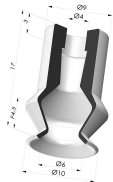

TECHNICAL INFORMATION

Range :	Suction cup
Category :	With bellows
Series :	91
Height (in mm) :	26.5
Shape :	1.5 Bellows
Contact lip diameter :	10.2 mm
inner barrel diameter :	M5
Number of bellows :	1.5 Bellows
Horizontal force :	3 N
Vertical force :	1.5 N
Arrow :	4.5 mm

Variants:

- Variant reference:
91 11NI M5M
- Color: Black
 - Matter: Nitrile

- Variant reference:
91 11SLT M5M
- Color: Translucent
 - CE food certified
 - Matter: Silicone

Related products:

Bellows Suction Cup 1.5 folds Series 91, Ø 11 mm

Product reference: 91 11-- A

Separable Male Fitting M5

Product reference: 9MM5