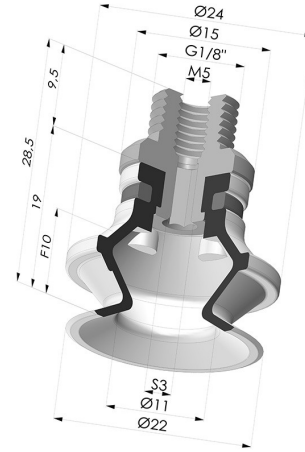

TECHNICAL INFORMATION

Range :	Suction cup
Category :	With bellows
Series :	91
Height (in mm) :	28.5
Shape :	1.5 Bellows
Contact lip diameter :	22.2 mm
inner barrel diameter :	M5
Number of bellows :	1.5 Bellows
Horizontal force :	13 N
Vertical force :	6.5 N
Arrow :	10 mm

Variants:

Variant reference:
91 20PU M18D

- Color: Blue
- Matter: Polyurethane
- Shore Hardness: SH60

Variant reference:
91 20SL M18D

- Color: Red food-grade CE certification
- Matter: Silicone
- Shore Hardness: SH60

Variant reference:
91 20SLT M18D

- Color: Translucent
- CE food certified
- Matter: Silicone
- Shore Hardness: SH60

Variant reference:
91 20NI M18D

- Color: Black
- Matter: Nitrile
- Shore Hardness: SH50

Related products:

Bellows Suction Cup 1.5 folds Series 91, Ø 20 mm

Product reference: 91 20-- A

Separable Male Fitting G1/8"

Product reference: 9P18