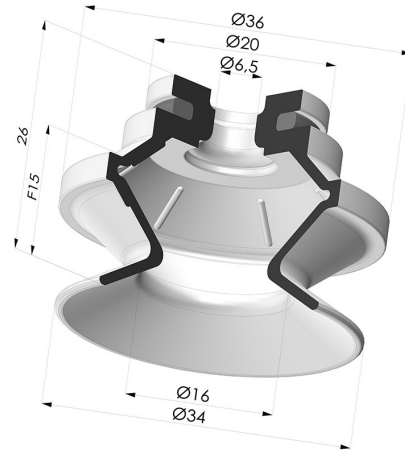

TECHNICAL INFORMATION

- Range :** Suction cup
Category : With bellows
Series : 91
Height (in mm) : 26
Shape : 1.5 Bellows
Contact lip diameter : 34 mm
inner barrel diameter : 6.5mm
Number of bellows : 1.5 Bellows
Horizontal force : 38 N
Vertical force : 19 N
Arrow : 15 mm

Variants:

- Variant reference:
91 31NI A
 • Color: Black
 • Matter: Nitrile

- Variant reference:
91 31NR A
 • Color: Gray
 • Matter: Natural rubber

- Variant reference:
91 31PU A
 • Color: Blue
 • Matter: Polyurethane
 • Shore Hardness: SH60

- Variant reference:
91 31SL A
 • Color: Red food-grade CE certification
 • Matter: Silicone
 • Shore Hardness: SH60

- Variant reference:
91 31SLT A
 • Color: Translucent
 • CE food certified
 • Matter: Silicone
 • Shore Hardness: SH60