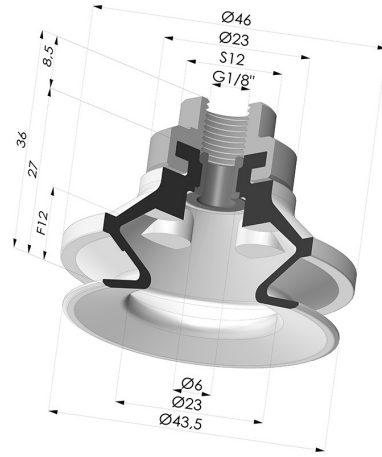

TECHNICAL INFORMATION

Range :	Suction cup
Category :	With bellows
Series :	91
Height (in mm) :	36
Shape :	1.5 Bellows
Contact lip diameter :	40 mm
inner barrel diameter :	Female G1/8"
Number of bellows :	1.5 Bellows
Horizontal force :	57 N
Vertical force :	28.5 N
Arrow :	12 mm

Variants:

Variant reference:

91 40NI F18

- Color: Black
- Matter: Nitrile
- Shore Hardness: SH50

Variant reference:

91 40SLT F18

- Color: Translucent
- CE food certified
- Matter: Silicone
- Shore Hardness: SH60

Related products:

Bellows Suction Cup 1.5 folds Series 91, Ø 40 mm
 Product reference: 91 40-- A

Crimped Female Fitting 1/8G
 Product reference: 9M18A

Rivet for Fitting 9M18A - Aluminium
 Product reference: 9M18A RIV