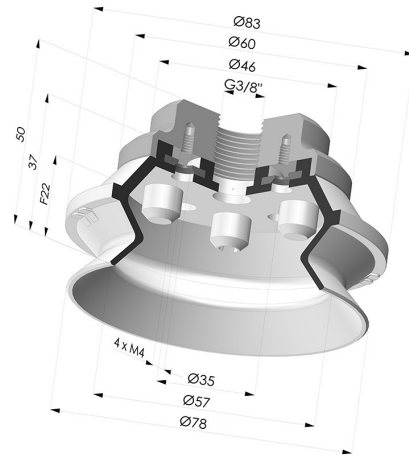

TECHNICAL INFORMATION

Range :	Suction cup
Category :	With bellows
Series :	91
Height (in mm) :	50
Shape :	1.5 Bellows
Contact lip diameter :	75 mm
inner barrel diameter :	Female G3/8"
Number of bellows :	1.5 Bellows
Horizontal force :	200 N
Vertical force :	100 N
Arrow :	22 mm

Variants:

Variant reference:

91 75NI F38

- Color: Black
- Matter: Nitrile
- Shore Hardness: SH50

Variant reference:

91 75SL F38

- Color: Red food-grade CE certification
- Matter: Silicone
- Shore Hardness: SH60

Variant reference:

91 75SLT F38

- Color: Translucent
- CE food certified
- Matter: Silicone
- Shore Hardness: SH60

Related products:

Bellows Suction Cup 1.5 folds Series 91, Ø 75 mm

Product reference: 91 75-- A