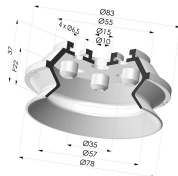

TECHNICAL INFORMATION

Range :	Suction cup
Category :	With bellows
Series :	91
Height (in mm) :	50
Shape :	1.5 Bellows
Contact lip diameter :	75 mm
inner barrel diameter :	Female G3/8"
Number of bellows :	1.5 Bellows
Horizontal force :	200 N
Vertical force :	100 N
Arrow :	22 mm

Variants:

Variant reference:

91 75NI F38

- Color: Black
- Matter: Nitrile
- Shore Hardness: SH50

Variant reference:

91 75SL F38

- Color: Red food-grade CE certification
- Matter: Silicone
- Shore Hardness: SH60

Variant reference:

91 75SLT F38

- Color: Translucent
- CE food certified
- Matter: Silicone
- Shore Hardness: SH60

Related products:

Bellows Suction Cup 1.5 folds Series 91, Ø 75 mm

Product reference: 91 75-- A