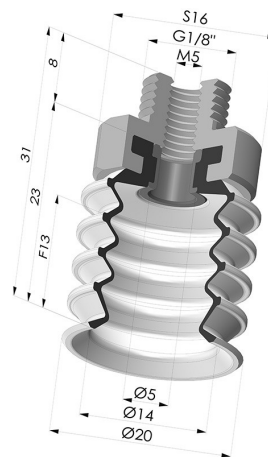

TECHNICAL INFORMATION

Range :	Suction cup
Category :	With bellows
Series :	92
Height (in mm) :	31
Shape :	4.5 Bellows
Contact lip diameter :	20 mm
inner barrel diameter :	M5
Number of bellows :	4.5 Bellows
Horizontal force :	11.5 N
Vertical force :	6 N
Arrow :	13 mm

Variants:

Variant reference:

92 20NI M18

- Color: Black
- Matter: Nitrile
- Shore Hardness: SH70

Related products:

Bellows Suction Cup 4.5 folds Series 92, Ø 20 mm
 Product reference: 92 20-- A

Inner Reinforcement Ring - OD 17.5 mm
 Product reference: A20

Check Valve for Fitting 9P18A
 Product reference: PAL 9P18A

Rivet for Fitting 9P18A - Aluminium
 Product reference: 9P18A RIV