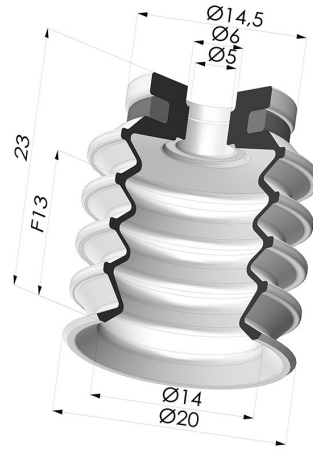

**TECHNICAL INFORMATION**

<b>Range :</b>	Suction cup
<b>Category :</b>	With bellows
<b>Series :</b>	92
<b>Height (in mm) :</b>	23
<b>Shape :</b>	4.5 Bellows
<b>Contact lip diameter :</b>	20 mm
<b>inner barrel diameter :</b>	5mm
<b>Number of bellows :</b>	4.5 Bellows
<b>Horizontal force :</b>	11.5 N
<b>Vertical force :</b>	6 N
<b>Arrow :</b>	13 mm

**Variants:**

Variant reference:

**92 20NI A**

- Color: Black
- Matter: Nitrile
- Shore Hardness: SH70

Variant reference:

**92 20SL A**

- Color: Red food-grade CE certification
- Matter: Silicone
- Shore Hardness: SH60

Variant reference:

**92 20SLBLEU A SH30**

- Color: Blue food-grade CE certification
- Matter: Silicone
- Shore Hardness: SH30