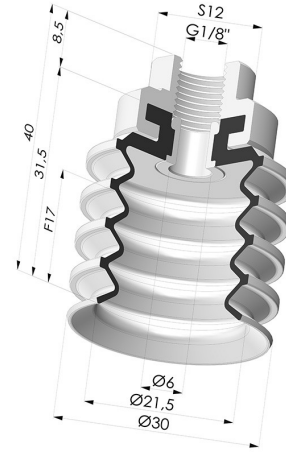

**TECHNICAL INFORMATION**

<b>Range :</b>	Suction cup
<b>Category :</b>	With bellows
<b>Series :</b>	92
<b>Height (in mm) :</b>	40
<b>Shape :</b>	4.5 Bellows
<b>Contact lip diameter :</b>	30 mm
<b>inner barrel diameter :</b>	Female G1/8"
<b>Number of bellows :</b>	4.5 Bellows
<b>Horizontal force :</b>	29 N
<b>Vertical force :</b>	14.5 N
<b>Arrow :</b>	17 mm

**Variants:**

Variant reference:

**92 30NI F18**

- Color: Black
- Matter: Nitrile
- Shore Hardness: SH70

**Related products:**

**Bellows Suction Cup 4.5 folds Series 92, Ø 30 mm**  
 Product reference: 92 30-- A

**Inner Reinforcement Ring - OD 26.6 mm**  
 Product reference: A30

**Crimped Female Fitting 1/8G**  
 Product reference: 9M18A

**Rivet for Fitting 9M18A - Aluminium**  
 Product reference: 9M18A RIV