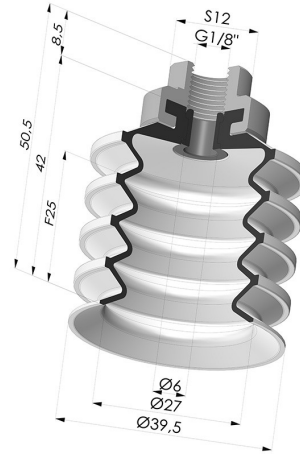

TECHNICAL INFORMATION

Range :	Suction cup
Category :	With bellows
Series :	92
Height (in mm) :	50.5
Shape :	4.5 Bellows
Contact lip diameter :	40 mm
inner barrel diameter :	Female G1/8"
Number of bellows :	4.5 Bellows
Horizontal force :	51 N
Vertical force :	25.5 N
Arrow :	25 mm

Variants:

Variant reference:

92 40NI F18

- Matter: Nitrile
- Shore Hardness: SH50

Related products:

Bellows Suction Cup 4.5 folds Series 92, Ø 40 mm
 Product reference: 92 40-- A

Inner Reinforcement Ring - OD 35.8 mm
 Product reference: A40

Crimped Female Fitting 1/8G
 Product reference: 9M18A

Rivet for Fitting 9M18A - Aluminium
 Product reference: 9M18A RIV