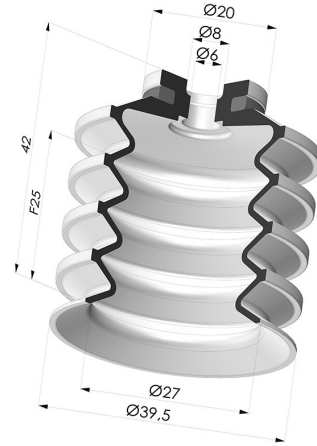

TECHNICAL INFORMATION

- Range :** Suction cup
Category : With bellows
Series : 92
Height (in mm) : 42
Shape : 4.5 Bellows
Contact lip diameter : 40 mm
inner barrel diameter : 6mm
Number of bellows : 4.5 Bellows
Horizontal force : 51 N
Vertical force : 25.5 N
Arrow : 25 mm

Variants:

Variant reference:
92 40SL A

- Color: Red food-grade CE certification
- Matter: Silicone
- Shore Hardness: SH60

Variant reference:
92 40NI A

- Color: Black
- Matter: Nitrile
- Shore Hardness: SH50

Variant reference:
92 40SLT A

- Color: Translucent
- CE food certified
- Matter: Silicone
- Shore Hardness: SH60

Variant reference:
92 40SLDB A SH60

- Color: Blue food-grade CE certification
- Matter: Detectable silicone
- Shore Hardness: SH60

Variant reference:
92 40SLBLEU A

- Color: Blue food-grade CE certification
- Matter: Silicone
- Shore Hardness: SH50

Material guide:

	Material	Code	Temperature resistance (°C)	Flexibility	Abrasion resistance	UV/Weather resistance	Oil resistance	Food compatibility	Migration test
	Silicone Red food-grade CE certification (Shore SH60)	SL	-60/+250	✓✓✓	✗	✓✓✓	✗	FDA **	A, B, D2
	Nitrile Black (Shore SH50)	NI	-10/+80	✓	✓	✗	✓✓	✗	✗
	Silicone Translucent (Shore SH60)	SL T	-60/+250	✓✓✓	✓	✓✓✓	✓	FDA **	✗
	Detectable silicone Blue food-grade CE certification (Shore SH60)	SLDB	-60/+250	✓✓✓	✗	✓✓✓	✗	FDA **	✗