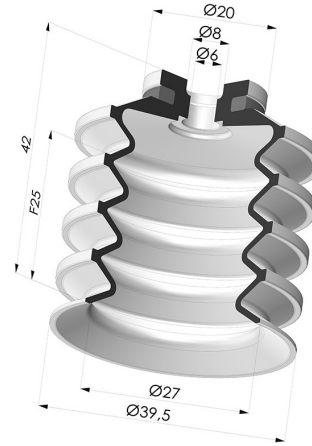

TECHNICAL INFORMATION

- Range :** Suction cup
Category : With bellows
Series : 92
Height (in mm) : 42
Shape : 4.5 Bellows
Contact lip diameter : 40 mm
inner barrel diameter : 6mm
Number of bellows : 4.5 Bellows
Horizontal force : 51 N
Vertical force : 25.5 N
Arrow : 25 mm

Variant reference:
92 40SLBLEU A

- Color: Blue food-grade CE certification
- Matter: Silicone
- Shore Hardness: SH50

Related products:

Bellows Suction Cup 4.5 folds Series 92, Ø 40 mm
Product reference: 92 40-- 18

Bellows Suction Cup 4.5 folds Series 92, Ø 40 mm
Product reference: 92 40-- 18D-2-GIC

Bellows Suction Cup 4.5 folds Series 92, Ø 40 mm
Product reference: 92 40-- 18D-3-BD

Bellows Suction Cup 4.5 folds Series 92, Ø 40 mm
Product reference: 92 40-- 38D-2

Bellows Suction Cup 4.5 folds Series 92, Ø 40 mm
Product reference: 92 40-- 38D-2-F

Bellows Suction Cup 4.5 folds Series 92, Ø 40 mm
Product reference: 92 40-- 38D-2-GIC