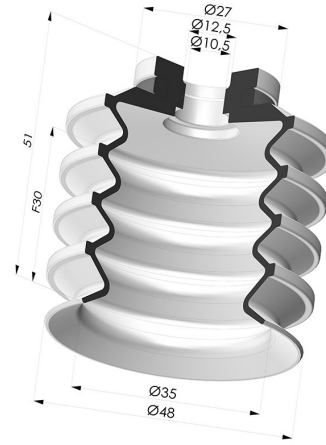

TECHNICAL INFORMATION

- Range :** Suction cup
Category : With bellows
Series : 92
Height (in mm) : 51
Shape : 4.5 Bellows
Contact lip diameter : 50 mm
inner barrel diameter : 10.5mm
Number of bellows : 4.5 Bellows
Horizontal force : 77 N
Vertical force : 38.5 N
Arrow : 30 mm

Variants:

Variant reference:
92 50SL A

- Color: Red food-grade CE certification
 - Matter: Silicone
 - Shore Hardness: SH60

Variant reference:
92 50SLT A

- Color: Translucent
 - CE food certified
 - Matter: Silicone
- Shore Hardness: SH60

Variant reference:
92 50NI A

- Color: Black
 - Matter: Nitrile
- Shore Hardness: SH50

Related products:

Bellows Suction Cup 4.5 folds Series 92, Ø 50 mm
Product reference: 92 50-- 18

Inner Reinforcement Ring - OD 45.5 mm
Product reference: A50

Bellows Suction Cup 4.5 folds Series 92, Ø 50 mm
Product reference: 92 50-- 38D-2-GIC

Nut for suction cup 92 50
Product reference: ECR TAC 92 50