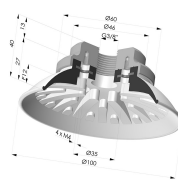

TECHNICAL INFORMATION

Range :	Suction cup
Category :	Plates
Series :	94
Height (in mm) :	27
Height (in mm) :	27
Shape :	Plate
Contact lip diameter :	100
inner barrel diameter :	16
Number of bellows :	0.5 Bellows
Horizontal force :	340 N
Vertical force :	170 N
Arrow :	12mm

Variants:

Variant reference:

- 94 100NI A**
- Color: Black
- Matter: Nitrile
- Shore Hardness: SH50

Related products:

Flat Suction Cup Series 94, Ø 100 mm

Product reference: 94 100NI F14F

Flat Suction Cup Series 94, Ø 100 mm