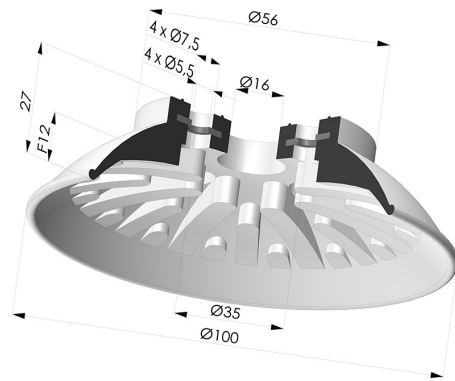

TECHNICAL INFORMATION

Range :	Suction cup
Category :	Plates
Series :	94
Height (in mm) :	27
Height (in mm) :	27
Shape :	Plate
Contact lip diameter :	100
inner barrel diameter :	16
Number of bellows :	0.5 Bellows
Horizontal force :	340 N
Vertical force :	170 N
Arrow :	12mm

Variants:

Variant reference:

- 94 100NI A**
- Color: Black
- Matter: Nitrile
- Shore Hardness: SH50

Related products:

Flat Suction Cup Series 94, Ø 100 mm

Product reference: 94 100NI F14F

Flat Suction Cup Series 94, Ø 100 mm