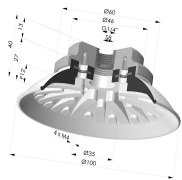

TECHNICAL INFORMATION

Range :	Suction cup
Category :	Plates
Series :	94
Height (in mm) :	27
Height (in mm) :	27
Shape :	Plate
Contact lip diameter :	100
inner barrel diameter :	16
Number of bellows :	0.5 Bellows
Horizontal force :	340 N
Vertical force :	170 N
Arrow :	12mm

Variants:

Variant reference:

- 94 100NI A**
- Color: Black
- Matter: Nitrile
- Shore Hardness: SH50

Related products:

Flat Suction Cup Series 94, Ø 100 mm

Product reference: 94 100NI F14F

Flat Suction Cup Series 94, Ø 100 mm