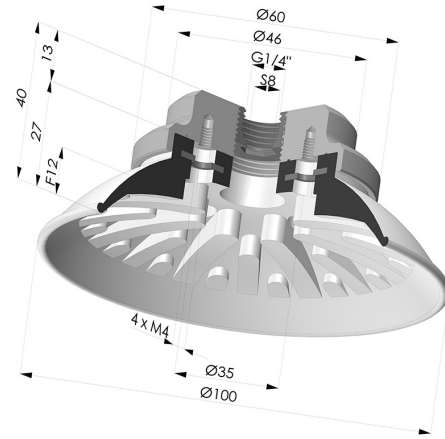

**TECHNICAL INFORMATION**

<b>Range :</b>	Suction cup
<b>Category :</b>	Plates
<b>Series :</b>	94
<b>Height (in mm) :</b>	40
<b>Shape :</b>	Plate
<b>Contact lip diameter :</b>	100
<b>Top diameter :</b>	G1/4"
<b>inner barrel diameter :</b>	G1/4
<b>Number of bellows :</b>	0.5 Bellows
<b>Horizontal force :</b>	340 N
<b>Vertical force :</b>	170 N
<b>Arrow :</b>	12 mm

**Variants:**

Variant reference:

- 94 100NI F14F**
- Color: Black
- Matter: Nitrile
- Shore Hardness: SH50

**Related products:**

**Flat Suction Cup Series 94, Ø 100 mm**

Product reference: 94 100-- A