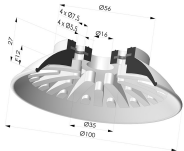

**TECHNICAL INFORMATION**

<b>Range :</b>	Suction cup
<b>Category :</b>	Plates
<b>Series :</b>	94
<b>Height (in mm) :</b>	40
<b>Shape :</b>	Plate
<b>Contact lip diameter :</b>	100
<b>Top diameter :</b>	G1/4"
<b>inner barrel diameter :</b>	G1/4
<b>Number of bellows :</b>	0.5 Bellows
<b>Horizontal force :</b>	340 N
<b>Vertical force :</b>	170 N
<b>Arrow :</b>	12 mm

**Variants:**

Variant reference:

- 94 100NI F14F**
- Color: Black
- Matter: Nitrile
- Shore Hardness: SH50

**Related products:**

**Flat Suction Cup Series 94, Ø 100 mm**

Product reference: 94 100-- A