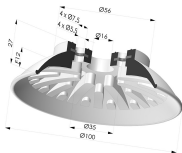

**TECHNICAL INFORMATION**

<b>Range :</b>	Suction cup
<b>Category :</b>	Plates
<b>Series :</b>	94
<b>Height (in mm) :</b>	40
<b>Shape :</b>	Plate
<b>Contact lip diameter :</b>	100
<b>Top diameter :</b>	G1/2"
<b>inner barrel diameter :</b>	G3/8"
<b>Number of bellows :</b>	0.5 Bellows
<b>Horizontal force :</b>	340 N
<b>Vertical force :</b>	170 N
<b>Arrow :</b>	12 mm

**Variants:**

Variant reference:

- 94 100NI F38F**
- Color: Black
- Matter: Nitrile
- Shore Hardness: SH50

**Related products:**

**Flat Suction Cup Series 94, Ø 100 mm**

Product reference: 94 100-- A