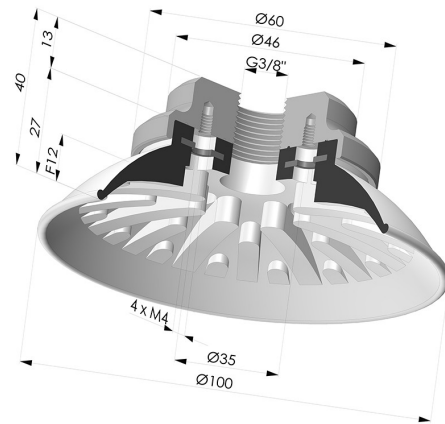

**TECHNICAL INFORMATION**

<b>Range :</b>	Suction cup
<b>Category :</b>	Plates
<b>Series :</b>	94
<b>Height (in mm) :</b>	40
<b>Shape :</b>	Plate
<b>Contact lip diameter :</b>	100
<b>Top diameter :</b>	G1/2"
<b>inner barrel diameter :</b>	G3/8"
<b>Number of bellows :</b>	0.5 Bellows
<b>Horizontal force :</b>	340 N
<b>Vertical force :</b>	170 N
<b>Arrow :</b>	12 mm

**Variants:**

Variant reference:

- 94 100NI F38F**
- Color: Black
- Matter: Nitrile
- Shore Hardness: SH50

**Related products:**

**Flat Suction Cup Series 94, Ø 100 mm**

Product reference: 94 100-- A