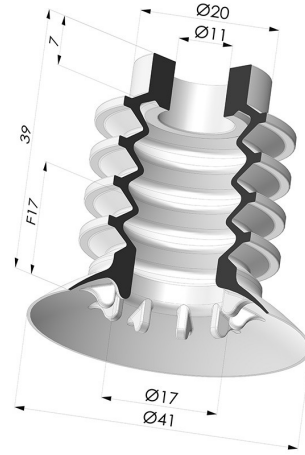

**TECHNICAL INFORMATION**

<b>Range :</b>	Suction cup
<b>Category :</b>	With bellows
<b>Series :</b>	95
<b>Height (in mm) :</b>	39
<b>Shape :</b>	4.5 Bellows
<b>Contact lip diameter :</b>	41 mm
<b>inner barrel diameter :</b>	11mm
<b>Number of bellows :</b>	4.5 Bellows
<b>Horizontal force :</b>	57 N
<b>Vertical force :</b>	28.5 N
<b>Arrow :</b>	17 mm

**Variants:**

Variant reference:  
**95 40SL A**

- Color: Red food-grade CE certification
- Matter: Silicone
- Shore Hardness: SH60

Variant reference:  
**95 40NR A**

- Color: Gray
- Matter: Natural rubber
- Shore Hardness: SH50

**Related products:**

**Bellows Suction Cup 4.5 folds Series 95, Ø 41 mm**

Product reference: 95 40-- A

**Crimped Female Fitting G1/4"**

Product reference: N

**Bellows Suction Cup 4.5 folds Series 95, Ø 41 mm**