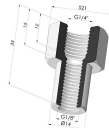

**TECHNICAL INFORMATION**

<b>Range :</b>	Suction cup
<b>Category :</b>	With bellows
<b>Series :</b>	95
<b>Height (in mm) :</b>	39
<b>Shape :</b>	4.5 Bellows
<b>Contact lip diameter :</b>	41 mm
<b>inner barrel diameter :</b>	11mm
<b>Number of bellows :</b>	4.5 Bellows
<b>Horizontal force :</b>	57 N
<b>Vertical force :</b>	28.5 N
<b>Arrow :</b>	17 mm

**Related products:**

**Bellows Suction Cup 4.5 folds Series 95, Ø 41 mm**

Product reference: 95 40-- A

**Crimped Female Fitting G1/4"**

Product reference: N

**Bellows Suction Cup 4.5 folds Series 95, Ø 41 mm**