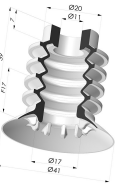

**TECHNICAL INFORMATION**

<b>Range :</b>	Suction cup
<b>Category :</b>	With bellows
<b>Series :</b>	95
<b>Height (in mm) :</b>	39
<b>Shape :</b>	4.5 Bellows
<b>Contact lip diameter :</b>	41 mm
<b>inner barrel diameter :</b>	11mm
<b>Number of bellows :</b>	4.5 Bellows
<b>Horizontal force :</b>	57 N
<b>Vertical force :</b>	28.5 N
<b>Arrow :</b>	17 mm

**Variants:**

Variant reference:  
**95 40SL A**

- Color: Red food-grade CE certification
- Matter: Silicone
- Shore Hardness: SH60

Variant reference:  
**95 40NR A**

- Color: Gray
- Matter: Natural rubber
- Shore Hardness: SH50

**Related products:**

**Bellows Suction Cup 4.5 folds Series 95, Ø 41 mm**

Product reference: 95 40-- A

**Crimped Female Fitting G1/4"**

Product reference: N

**Bellows Suction Cup 4.5 folds Series 95, Ø 41 mm**