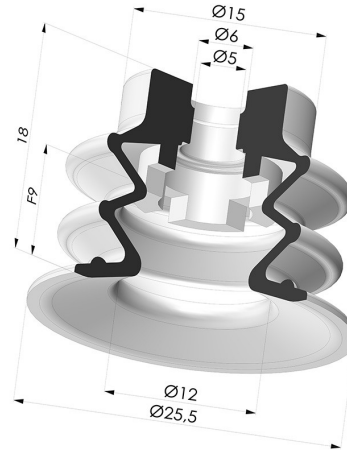

TECHNICAL INFORMATION

Range :	Suction cup
Category :	With bellows
Series :	96
Height (in mm) :	18
Shape :	2.5 Bellows
Contact lip diameter :	25 mm
inner barrel diameter :	5mm
Number of bellows :	2.5 Bellows
Horizontal force :	20 N
Vertical force :	10 N
Arrow :	9 mm

Variants:

Variant reference:
96 25SL A

- Color: Red food-grade CE certification
- Matter: Silicone
- Shore Hardness: SH60

Variant reference:
96 25SLT A

- Color: Translucent
- CE food certified
- Matter: Silicone
- Shore Hardness: SH60

Variant reference:
96 25NI A

- Color: Black
- Matter: Nitrile
- Shore Hardness: SH50

Variant reference:
96 25NR A

- Color: Gray
- Matter: Natural rubber
- Shore Hardness: SH50

Related products:

Bellows Suction Cup 2.5 folds Series 96, Ø 25 mm

Product reference: 96 25-- FM5

Bellows Suction Cup 2.5 folds Series 96, Ø 25 mm

Product reference: 96 25-- FM5BD

Bellows Suction Cup 2.5 folds Series 96, Ø 25 mm

Product reference: 96 25-- FM5F

Bellows Suction Cup 2.5 folds Series 96, Ø 25 mm