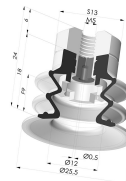

TECHNICAL INFORMATION

Range :	Suction cup
Category :	With bellows
Series :	96
Height (in mm) :	18
Shape :	2.5 Bellows
Contact lip diameter :	25 mm
inner barrel diameter :	5mm
Number of bellows :	2.5 Bellows
Horizontal force :	20 N
Vertical force :	10 N
Arrow :	9 mm

Product reference: 96 25-- FM5

Bellows Suction Cup 2.5 folds Series 96, Ø 25 mm

Product reference: 96 25-- FM5BD

Bellows Suction Cup 2.5 folds Series 96, Ø 25 mm

Product reference: 96 25-- FM5F

Bellows Suction Cup 2.5 folds Series 96, Ø 25 mm