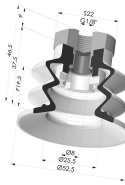

Related products:

**Bellows Suction Cup
2.5 folds Series 96,
Ø 52 mm**

Product reference: 96
52-- 14D-2

**Bellows Suction Cup
2.5 folds Series 96,
Ø 52 mm**

Product reference: 96
52-- 14D-2-F

**Bellows Suction Cup
2.5 folds Series 96,
Ø 52 mm**

Product reference: 96
52-- 14D-2-GIC

**Bellows Suction Cup
2.5 folds Series 96,
Ø 52 mm**

Product reference: 96
52-- 18D-2

**Bellows Suction Cup
2.5 folds Series 96,
Ø 52 mm**

Product reference: 96
52-- 18D-2-F

**Bellows Suction Cup
2.5 folds Series 96,
Ø 52 mm**

Product reference: 96
52-- 18D-2-GIC

**Bellows Suction Cup
2.5 folds Series 96,
Ø 52 mm**

Product reference: 96
52-- 18D-3-BD

**Bellows Suction Cup
2.5 folds Series 96,
Ø 52 mm**