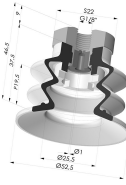

**Bellows Suction Cup
2.5 folds Series 96,
Ø 52 mm**

Product reference: 96
52-- 18D-2-GIC