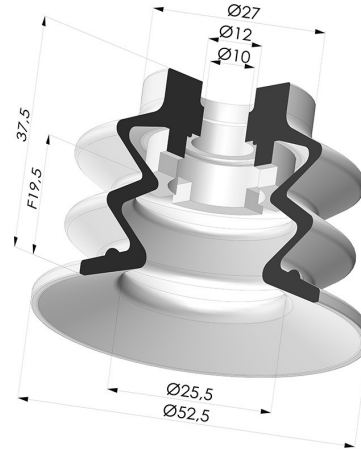

TECHNICAL INFORMATION

- Range :** Suction cup
Category : With bellows
Series : 96
Height (in mm) : 37.5
Shape : 2.5 Bellows
Contact lip diameter : 52 mm
inner barrel diameter : 10mm
Number of bellows : 2.5 Bellows
Horizontal force : 92 N
Vertical force : 46 N
Arrow : 19.5 mm

Variants:

Variant reference:
96 52SL A

- Color: Red food-grade CE certification
- Matter: Silicone
- Shore Hardness: SH60

Variant reference:
96 52SLT A

- Color: Translucent
- CE food certified
- Matter: Silicone
- Shore Hardness: SH60

Variant reference:
96 52NI A

- Color: Black
- Matter: Nitrile
- Shore Hardness: SH50

Variant reference:
96 52NR A

- Color: Gray
- Matter: Natural rubber
- Shore Hardness: SH50

Material guide:

	Material	Code	Temperature resistance (°C)	Flexibility	Abrasion resistance	UV/Weather resistance	Oil resistance	Food compatibility	Migration test
	Silicone Red food-grade CE certification (Shore SH60)	SL	-60/+250	✓✓✓	✗	✓✓✓	✗	FDA **	A, B, D2
	Silicone Translucent (Shore SH60)	SL T	-60/+250	✓✓✓	✓	✓✓✓	✓	FDA **	✗
	Nitrile Black (Shore SH50)	NI	-10/+80	✓	✓	✗	✓✓	✗	✗
	Natural rubber Gray (Shore SH50)	NR	-20/+70	✓✓✓	✓✓	✗✗	✗✗	✗	✗

Product reference: 96
52-- 38D-2

**Bellows Suction Cup
2.5 folds Series 96,
Ø 52 mm**

Product reference: 96
52-- 38D-2-F

**Bellows Suction Cup
2.5 folds Series 96,
Ø 52 mm**

Product reference: 96
52-- 38D-2-GIC