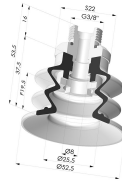

**Bellows Suction Cup
2.5 folds Series 96,
Ø 52 mm**

Product reference: 96
52-- 38D-2