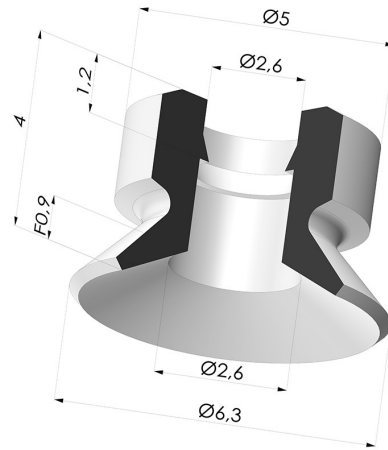

TECHNICAL INFORMATION

Range :	Suction cup
Category :	Plates
Series :	PFG
Height (in mm) :	4
Shape :	Plate
Contact lip diameter :	6.3 mm
inner barrel diameter :	2.6 mm
Number of bellows :	0.5 Bellows
Horizontal force :	1.5 N
Vertical force :	0.7 N
Arrow :	0.9 mm

Variants:

Variant reference:

PFG 06SLT A

- Color: Translucent
- CE food certified
- Matter: Silicone
- Shore Hardness: SH60

Variant reference:

PFG 06NI A

- Color: Black
- Matter: Nitrile
- Shore Hardness: SH50