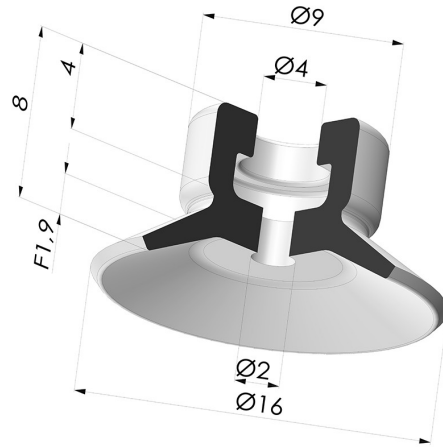

TECHNICAL INFORMATION

Range :	Suction cup
Category :	Plates
Series :	PFG
Height (in mm) :	8
Shape :	Plate
Contact lip diameter :	16 mm
inner barrel diameter :	4 mm
Number of bellows :	0.5 Bellows
Horizontal force :	9 N
Vertical force :	5 N
Arrow :	1.9 mm

Related products:

Separable Female Fitting 1/8G

Product reference: FTF 5A G1/8

Separable Male Fitting 1/8G

Product reference: FTM 5A G1/8

Separable Male Fitting M5

Product reference: FTM 5A M5