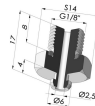

TECHNICAL INFORMATION

Range :	Suction cup
Category :	Plates
Series :	PFG
Height (in mm) :	8
Shape :	Plate
Contact lip diameter :	16 mm
inner barrel diameter :	4 mm
Number of bellows :	0.5 Bellows
Horizontal force :	9 N
Vertical force :	5 N
Arrow :	1.9 mm

Related products:

Separable Female Fitting 1/8G

Product reference: FTF 5A G1/8

Separable Male Fitting 1/8G

Product reference: FTM 5A G1/8

Separable Male Fitting M5

Product reference: FTM 5A M5