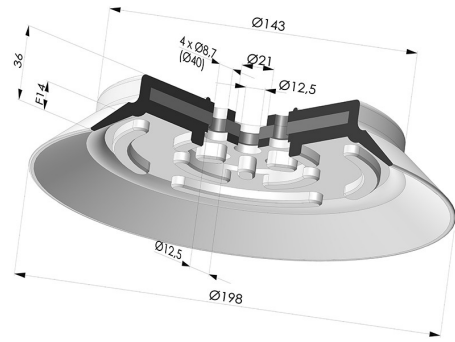

TECHNICAL INFORMATION

Range :	Suction cup
Category :	Plates
Series :	PFG
Height (in mm) :	36
Shape :	Plate
Contact lip diameter :	198 mm
inner barrel diameter :	21 mm
Number of bellows :	0.5 Bellows
Horizontal force :	1446 N
Vertical force :	723 N
Arrow :	14 mm

Variants:

Variant reference:

PFG 200NI A

- Color: Black
- Matter: Nitrile
- Shore Hardness: SH50

Related products:

Separable Female Fitting 1/2G

Product reference: FTF 120 G1/2

Separable Female Fitting 1/2G

Product reference: FTF 120 S G1/2