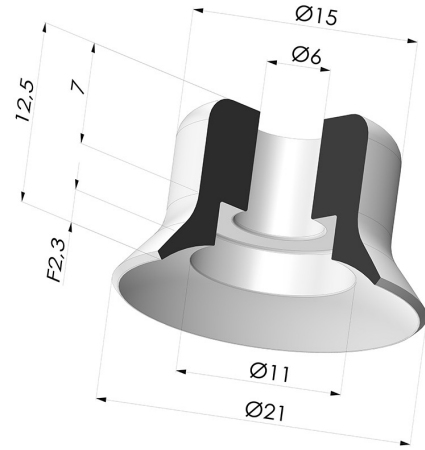

**TECHNICAL INFORMATION**

- Range :** Suction cup  
**Category :** Plates  
**Series :** PFG  
**Height (in mm) :** 12.5  
**Shape :** Plate  
**Contact lip diameter :** 21 mm  
**inner barrel diameter :** 6 mm  
**Number of bellows :** 0.5 Bellows  
**Horizontal force :** 16 N  
**Vertical force :** 8 N  
**Arrow :** 2.3 mm

**Variants:**

- Variant reference:  
**PFG 20BSLT A**
- Color: Translucent
  - CE food certified
  - Matter: Silicone
  - Shore Hardness: SH60

- Variant reference:  
**PFG 20BUR A**
- Color: Blue
  - Matter: Urethane
  - Shore Hardness: SH60

- Variant reference:  
**PFG 20BNI A**
- Color: Black
  - Matter: Nitrile
  - Shore Hardness: SH50

**Related products:**

**Separable Female Fitting  
 1/4G**

Product reference: FTF 20B  
 G1/4

**Separable Female Fitting  
 1/8G**

Product reference: FTF 20B  
 G1/8

**Separable Male Fitting  
 1/4G**

Product reference: FTM 20B  
 G1/4

**Separable Male Fitting  
 1/8G**

Product reference: FTM 20B  
 G1/8