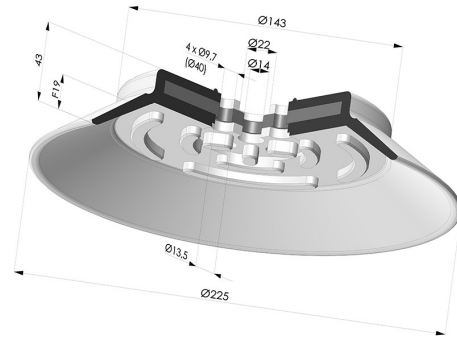

TECHNICAL INFORMATION

Range :	Suction cup
Category :	Plates
Series :	PFG
Height (in mm) :	43
Shape :	Plate
Contact lip diameter :	225 mm
Top diameter :	14 mm
inner barrel diameter :	22 mm
Number of bellows :	0.5 Bellows
Horizontal force :	1730 N
Vertical force :	864 N
Arrow :	19 mm

Variants:

- Color: Black
- Matter: Nitrile
- Shore Hardness: SH50

Related products:

Separable Female Fitting 1/2G

Product reference: FTF 120 G1/2

Separable Female Fitting 1/2G

Product reference: FTF 120 S G1/2