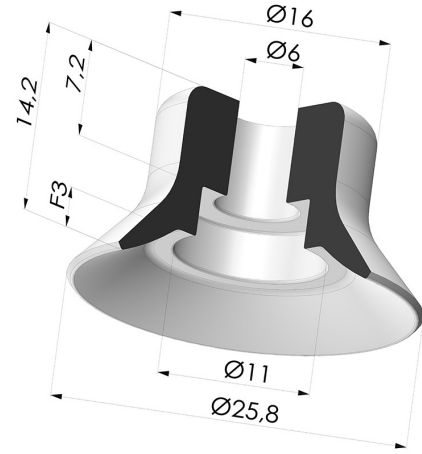

**TECHNICAL INFORMATION**

- Range :** Suction cup  
**Category :** Plates  
**Series :** PFG  
**Height (in mm) :** 14.2  
**Shape :** Plate  
**Contact lip diameter :** 25.8 mm  
**inner barrel diameter :** 6 mm  
**Number of bellows :** 0.5 Bellows  
**Horizontal force :** 24 N  
**Vertical force :** 12 N  
**Arrow :** 3 mm

- Variant reference:  
**PFG 25UR A**
- Color: Blue
  - Matter: Urethane
  - Shore Hardness: SH60

**Related products:**

**Separable Female Fitting  
 1/4G**

Product reference: FTF 20B  
 G1/4

**Separable Female Fitting  
 1/8G**

Product reference: FTF 20B  
 G1/8

**Separable Male Fitting  
 1/4G**

Product reference: FTM 20B  
 G1/4

**Separable Male Fitting  
 1/8G**

Product reference: FTM 20B  
 G1/8