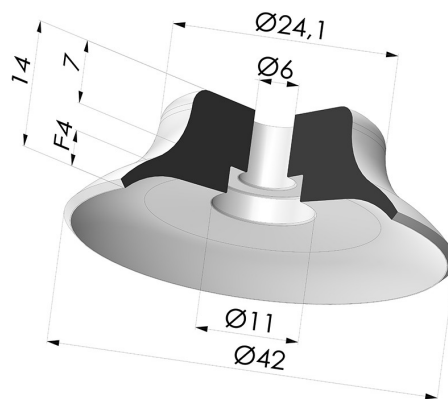

TECHNICAL INFORMATION

- Range :** Suction cup
Category : Plates
Series : PFG
Height (in mm) : 14
Shape : Plate
Contact lip diameter : 42 mm
inner barrel diameter : 6 mm
Number of bellows : 0.5 Bellows
Horizontal force : 65 N
Vertical force : 33 N
Arrow : 4 mm

Variants:

- Variant reference:
PFG 40SLT A
- Color: Translucent
 - CE food certified
 - Matter: Silicone
 - Shore Hardness: SH60

- Variant reference:
PFG 40UR A
- Color: Blue
 - Matter: Urethane
 - Shore Hardness: SH60

- Variant reference:
PFG 40NI A
- Color: Black
 - Matter: Nitrile
 - Shore Hardness: SH50

Related products:

**Separable Female Fitting
 1/4G**

Product reference: FTF 20B
 G1/4

**Separable Female Fitting
 1/8G**

Product reference: FTF 20B
 G1/8

**Separable Male Fitting
 1/4G**

Product reference: FTM 20B
 G1/4

**Separable Male Fitting
 1/8G**

Product reference: FTM 20B
 G1/8