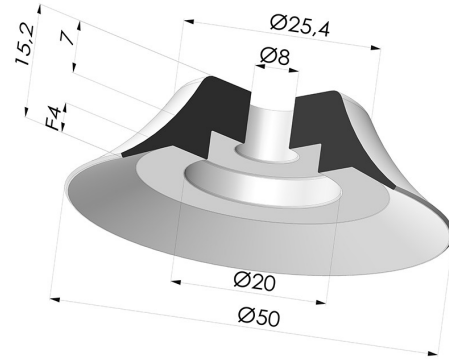

TECHNICAL INFORMATION

- Range :** Suction cup
Category : Plates
Series : PFG
Height (in mm) : 15.2
Shape : Plate
Contact lip diameter : 50 mm
inner barrel diameter : 8 mm
Number of bellows : 0.5 Bellows
Horizontal force : 92 N
Vertical force : 46 N
Arrow : 4 mm

Variants:

Variant reference:
PFG 50SLBLEU A

- Color: Blue
- Matter: Silicone
- Shore Hardness: SH60

Variant reference:
PFG 50SLT A

- Color: Translucent
- CE food certified
- Matter: Silicone
- Shore Hardness: SH60

Variant reference:
PFG 50UR A

- Color: Blue
- Matter: Urethane
- Shore Hardness: SH60

Variant reference:
PFG 50NI A

- Color: Black
- Matter: Nitrile
- Shore Hardness: SH50

Related products:

**Separable Female Fitting
 1/4G**

Product reference: FTF 50
 G1/4

**Separable Male Fitting
 1/4G**

Product reference: FTM 50
 G1/4

**Separable Male Fitting
 1/8G**

Product reference: FTM 50
 G1/8

**Separable Female Fitting
 1/8G**

Product reference: FTF 50
 G1/8