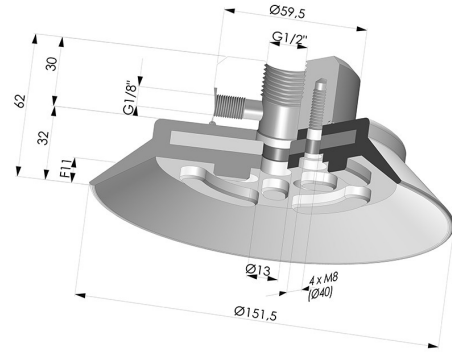

TECHNICAL INFORMATION

Range :	Suction cup
Category :	Plates
Series :	PFTF
Height (in mm) :	62
Shape :	Plate
Contact lip diameter :	151.5 mm
inner barrel diameter :	Female G1/2"
Number of bellows :	0.5 Bellows
Outer diameter :	152 mm
Horizontal force :	819 N
Vertical force :	409 N
Arrow :	11 mm

Variants:

Variant reference:

PFTF 150NI 1/2

- Color: Black
- Matter: Nitrile
- Shore Hardness: SH50

Variant reference:

PFTF 150SLT 1/2

- Color: Translucent
- CE food certified
- Matter: Silicone
- Shore Hardness: SH60