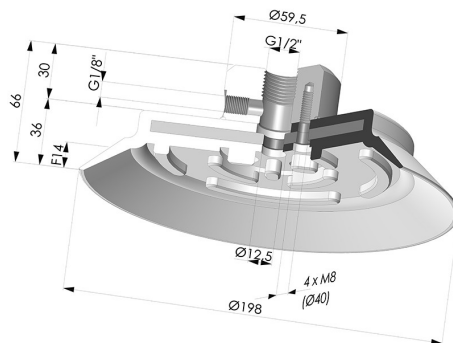

TECHNICAL INFORMATION

Range :	Suction cup
Category :	Plates
Series :	PFTF
Height (in mm) :	66
Shape :	Plate
Contact lip diameter :	198 mm
Top diameter :	Female G1/2"
inner barrel diameter :	Female G1/2"
Number of bellows :	0.5 Bellows
Outer diameter :	198 mm
Horizontal force :	1399 N
Vertical force :	699 N
Arrow :	14 mm

Variants:

Variant reference:

PFTF 200NI 1/2

- Color: Black
- Matter: Nitrile
- Shore Hardness: SH50