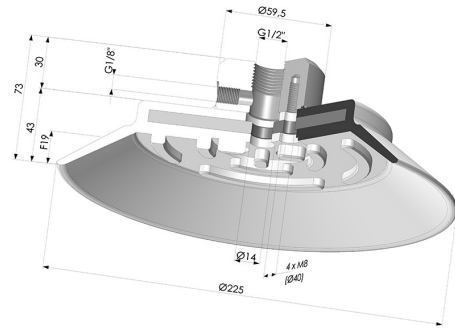

**TECHNICAL INFORMATION**

<b>Range :</b>	Suction cup
<b>Category :</b>	Plates
<b>Series :</b>	PFTF
<b>Height (in mm) :</b>	73
<b>Shape :</b>	Plate
<b>Contact lip diameter :</b>	225 mm
<b>Top diameter :</b>	G1/2"
<b>inner barrel diameter :</b>	Female G1/2"
<b>Number of bellows :</b>	0.5 Bellows
<b>Outer diameter :</b>	225 mm
<b>Horizontal force :</b>	1806 N
<b>Vertical force :</b>	903 N
<b>Arrow :</b>	19 mm

**Variants:**

Variant reference:

**PFTF 230NI 1/2**

- Color: Black
- Matter: Nitrile
- Shore Hardness: SH50