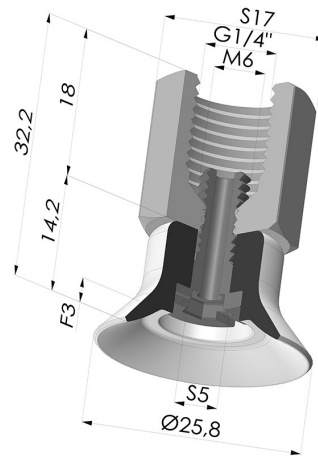

TECHNICAL INFORMATION

Range :	Suction cup
Category :	Plates
Matter :	Nitrile
Color :	Black
Series :	PFTF
Height (in mm) :	32
Shape :	Plate
Contact lip diameter :	25.8 mm
Top diameter :	Female G1/4"
inner barrel diameter :	Female G1/4"
Number of bellows :	0.5 Bellows
Horizontal force :	24 N
Vertical force :	12 N
Arrow :	3 mm

Variants:

Variant reference:

PFTF 25NI 1/4

- Color: Black
- Matter: Nitrile
- Shore Hardness: SH50