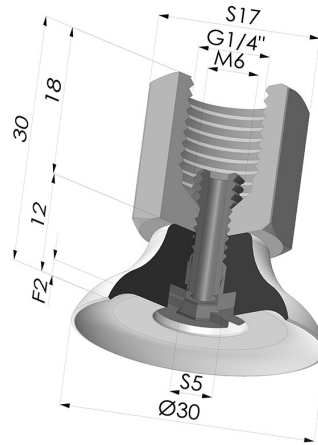

TECHNICAL INFORMATION

Range :	Suction cup
Category :	Plates
Series :	PFTF
Height (in mm) :	30
Shape :	Plate
Contact lip diameter :	30 mm
inner barrel diameter :	Female G1/4"
Number of bellows :	0.5 Bellows
Outer diameter :	30 mm
Horizontal force :	32 N
Vertical force :	16 N
Arrow :	2 mm

Variants:

Variant reference:

PFTF 30NI 1/4

- Color: Black
- Matter: Nitrile
- Shore Hardness: SH50

Variant reference:

PFTF 30SLT 1/4

- Color: Translucent
- CE food certified
- Matter: Silicone
- Shore Hardness: SH60