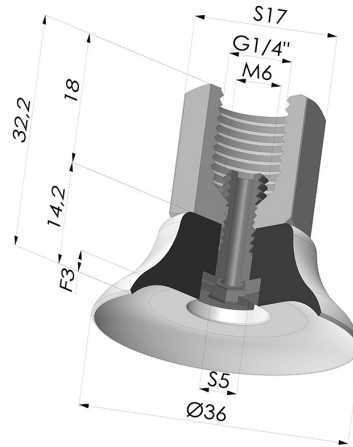

TECHNICAL INFORMATION

Range :	Suction cup
Category :	Plates
Series :	PFTF
Height (in mm) :	32
Shape :	Plate
Contact lip diameter :	36 mm
inner barrel diameter :	Female G1/4"
Number of bellows :	0.5 Bellows
Outer diameter :	36 mm
Horizontal force :	46 N
Vertical force :	23 N
Arrow :	3 mm

Variants:

Variant reference:
PFTF 35SLT 1/4

- Color: Translucent
- CE food certified
- Matter: Silicone
- Shore Hardness: SH60