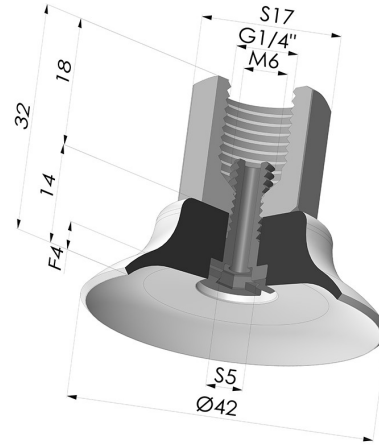

**TECHNICAL INFORMATION**

<b>Range :</b>	Suction cup
<b>Category :</b>	Plates
<b>Series :</b>	PFTF
<b>Height (in mm) :</b>	32
<b>Shape :</b>	Plate
<b>Contact lip diameter :</b>	42 mm
<b>inner barrel diameter :</b>	Female G1/4"
<b>Number of bellows :</b>	0.5 Bellows
<b>Outer diameter :</b>	42 mm
<b>Horizontal force :</b>	63 N
<b>Vertical force :</b>	31.5 N
<b>Arrow :</b>	4 mm

**Variants:**

Variant reference:

**PFTF 40SLT 1/4**

- Color: Translucent
- CE food certified
- Matter: Silicone
- Shore Hardness: SH60

Variant reference:

**PFTF 40NI 1/4**

- Color: Black
- Matter: Nitrile
- Shore Hardness: SH50