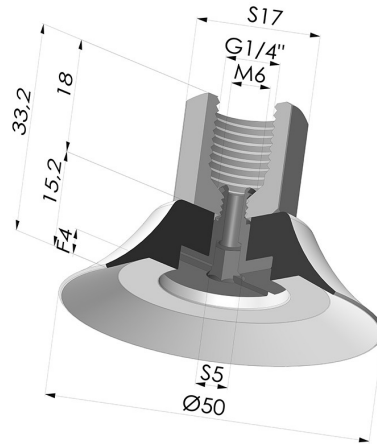

TECHNICAL INFORMATION

Range :	Suction cup
Category :	Plates
Series :	PFTF
Height (in mm) :	33
Shape :	Plate
Contact lip diameter :	50 mm
inner barrel diameter :	Female G1/4"
Number of bellows :	0.5 Bellows
Outer diameter :	50 mm
Horizontal force :	90 N
Vertical force :	45 N
Arrow :	4 mm

Variants:

Variant reference:

PFTF 50SLT 1/4

- Color: Translucent
- Matter: Silicone
- Shore Hardness: SH60

Variant reference:

PFTF 50NI 1/4

- Color: Black
- Matter: Nitrile
- Shore Hardness: SH50