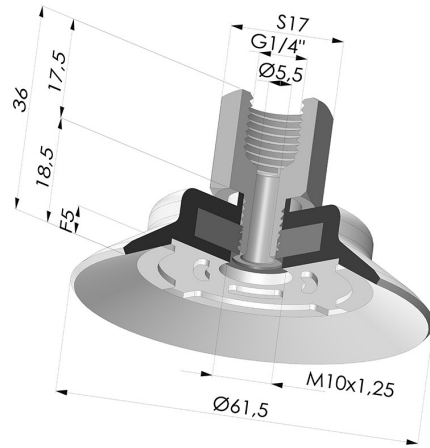

TECHNICAL INFORMATION

Range :	Suction cup
Category :	Plates
Series :	PFTF
Height (in mm) :	36
Shape :	Plate
Contact lip diameter :	61.5 mm
inner barrel diameter :	6.1 mm
Number of bellows :	0.5 Bellows
Outer diameter :	62 mm
Horizontal force :	135 N
Vertical force :	67.5 N
Arrow :	5 mm

Variants:

Variant reference:

- PFTF 60NI 1/4**
- Color: Black
- Matter: Nitrile
- Shore Hardness: SH50