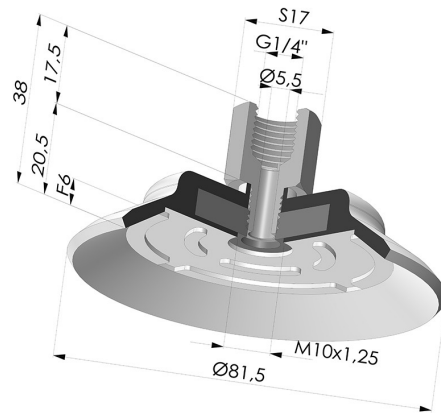

TECHNICAL INFORMATION

Range :	Suction cup
Category :	Plates
Series :	PFTF
Height (in mm) :	38
Shape :	Plate
Contact lip diameter :	81.5 mm
inner barrel diameter :	Female G1/4"
Number of bellows :	0.5 Bellows
Outer diameter :	82 mm
Horizontal force :	240 N
Vertical force :	120 N
Arrow :	6 mm

Variants:

Variant reference:

- PFTF 80NI 1/4**
- Color: Black
- Matter: Nitrile
- Shore Hardness: SH50